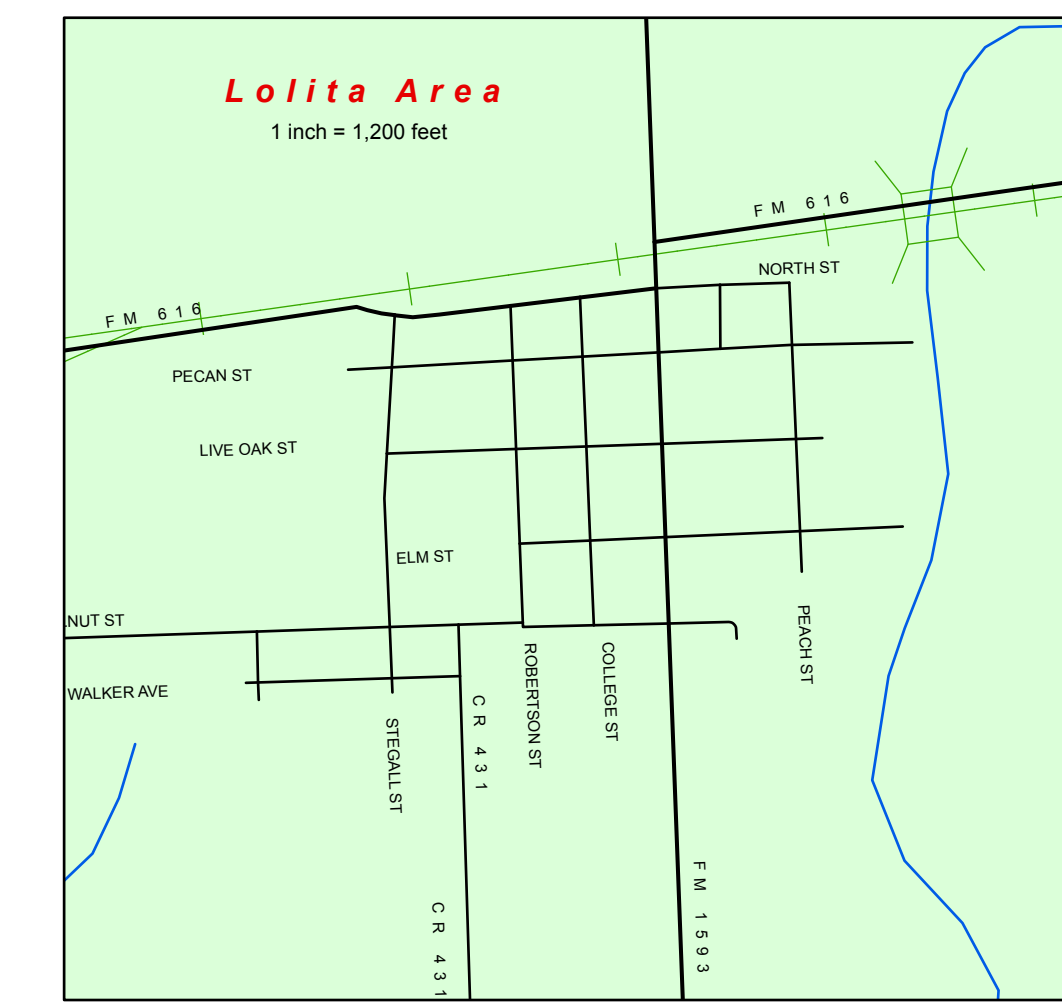

Legend

Jackson Co Fire

- CARANCAHUA VOL FIRE
- EDNA VOL FIRE
- FRANCITAS VOL FIRE
- GANADO VOL FIRE
- LA WARD VOL FIRE
- LOLITA VOL FIRE
- VANDERBILT VOL FIRE

Golden Crescent Regional
Planning Commission

JACKSON COUNTY E-911

ESD & Fire Boundaries

For Unofficial Use Only

PRIVATE ROADS ARE RED

1 inch = 6,100 feet