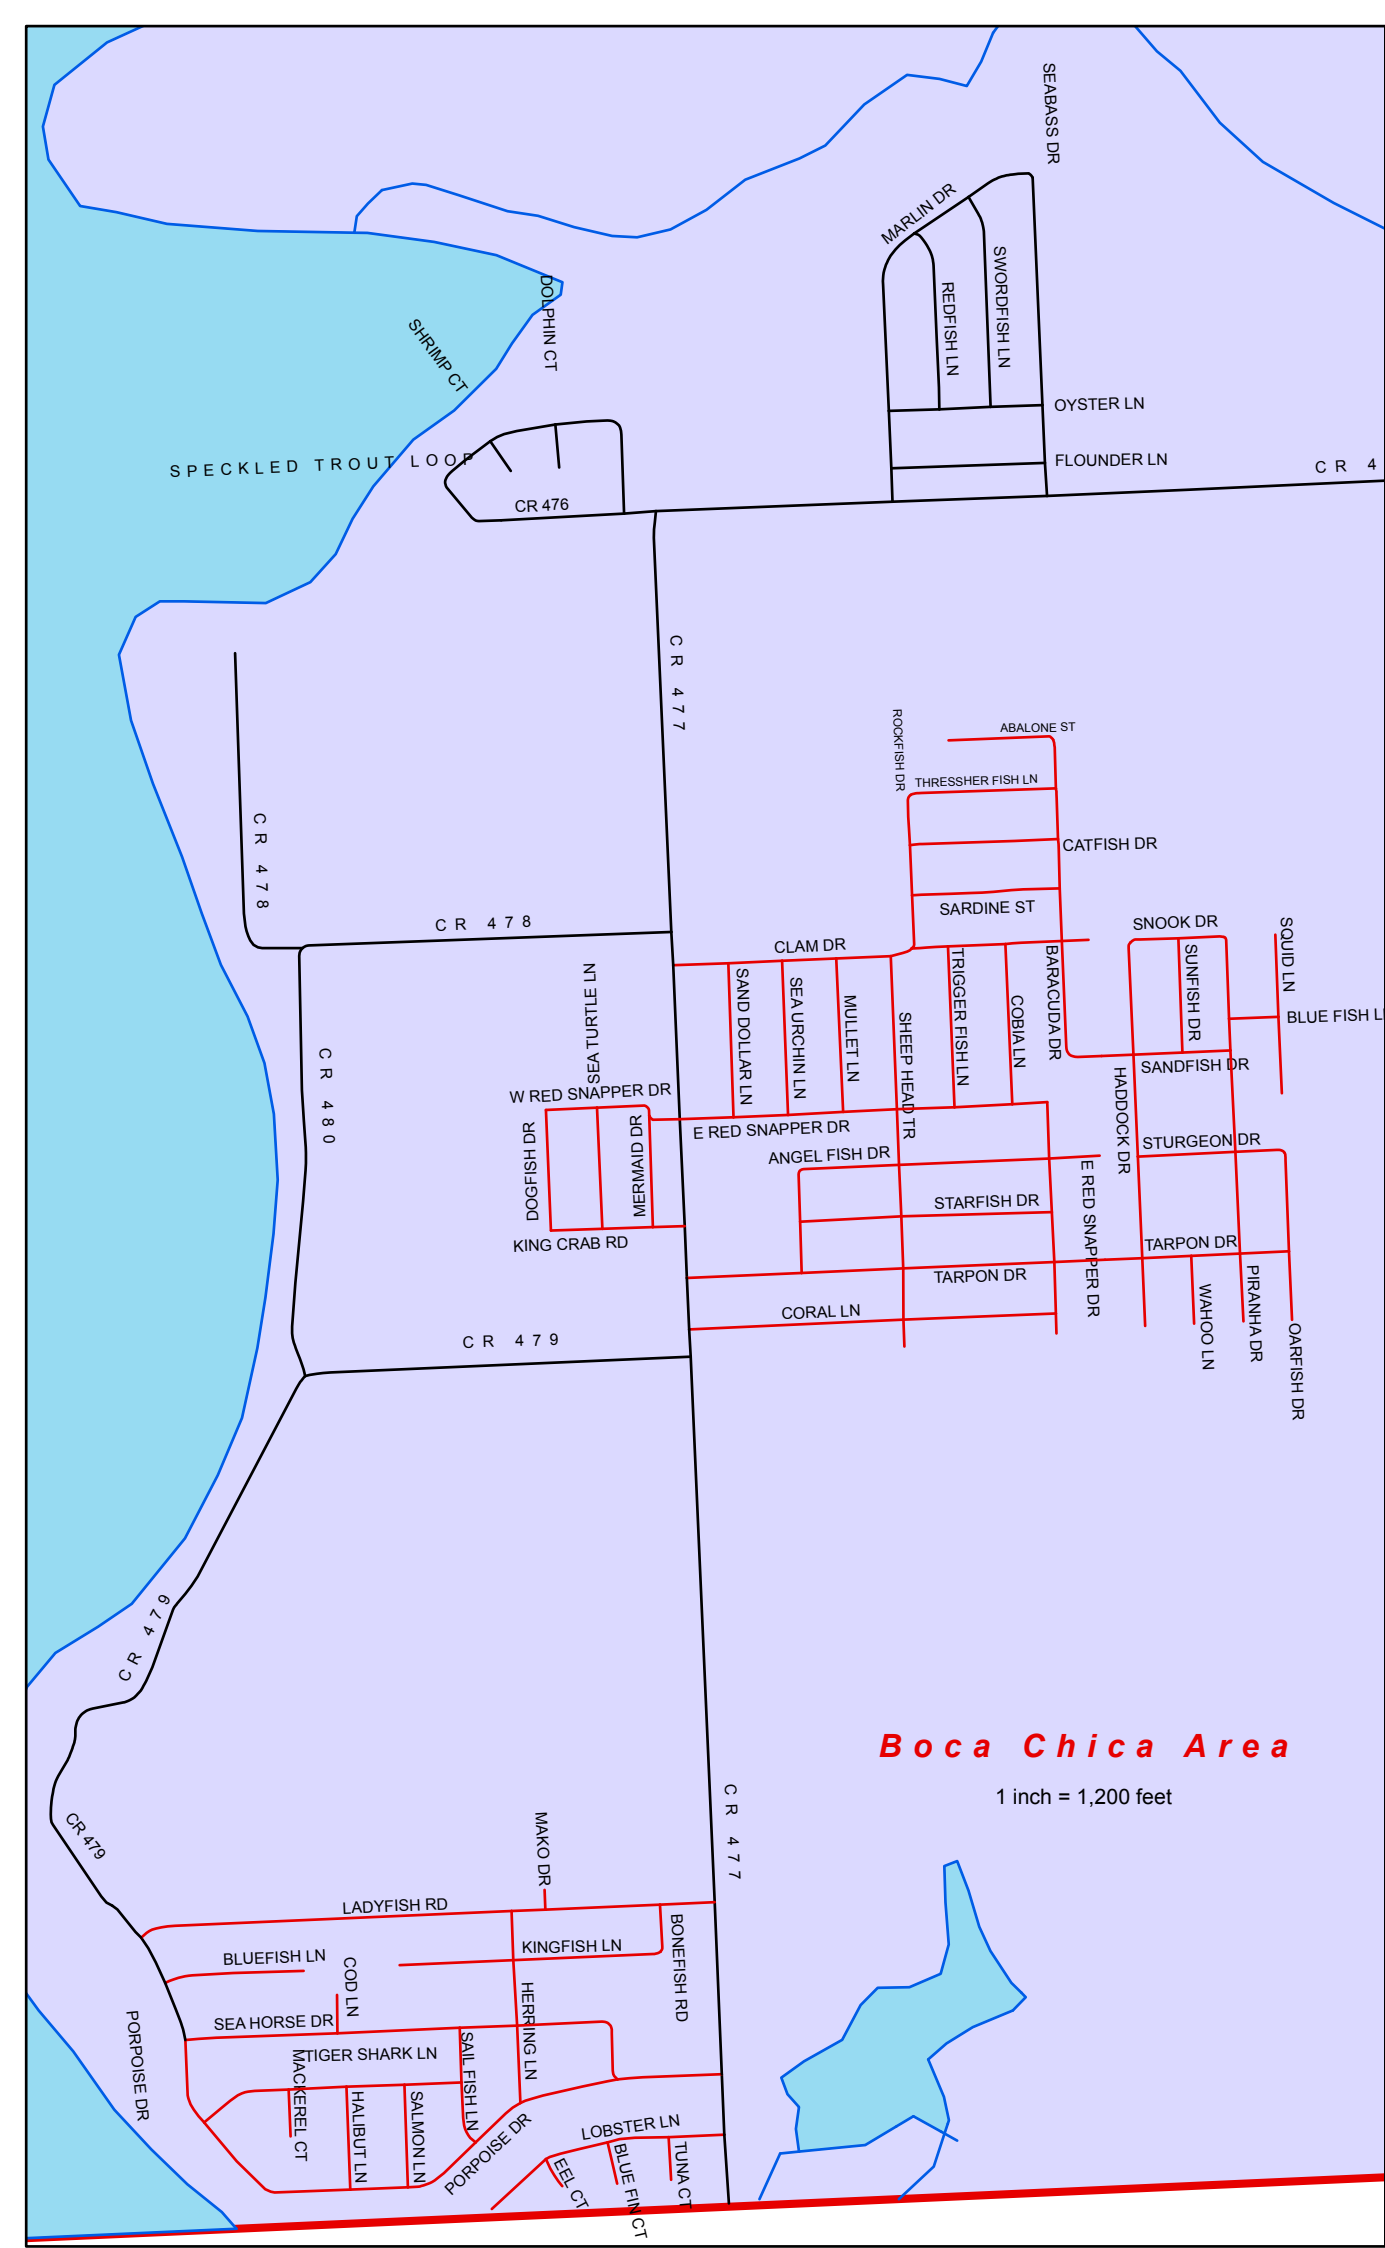

Golden Crescent Regional
Planning Commission

JACKSON COUNTY E-911

ESD & Fire Boundaries

For Unofficial Use Only

PRIVATE ROADS ARE RED

1 inch = 6,100 feet